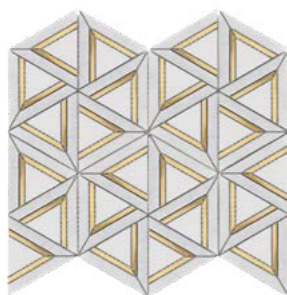

Statuary Dots  
12"x12" Mosaic  
**Recycled Glass**

Nero Marquina Metal Arrow  
10"x12" Mosaic

Thassos Triangle  
12"x14" Mosaic

Nero Marquina Metal Geo  
12"x12" Mosaic

Nero Marquina Triangle  
12"x12" Mosaic