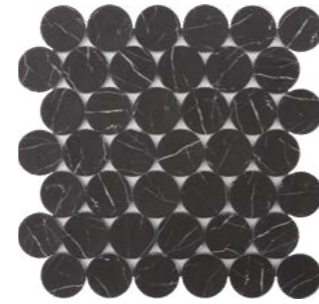

Nero Marquina Dots
12"x12" Mosaic
Recycled Glass