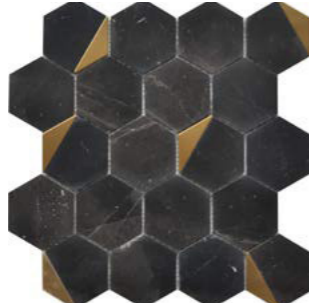

Statuary Dots  
12"x12" Mosaic  
**Recycled Glass**

Nero Marquina Metal Arrow  
10"x12" Mosaic

Thassos Triangle  
12"x14" Mosaic

Nero Marquina Metal Geo  
12"x12" Mosaic

Nero Marquina Triangle  
12"x12" Mosaic

Carrara White Metal Geo  
12"x14" Mosaic

Nero Marquina Hexagon  
12"x13" Mosaic

Thassos Hexagon  
12"x13" Mosaic

Gray Granite Hexagon 12"x12" Mosaic

Our Rockart Collection presents a high degree of shade variance inherent in natural stone products. If consistent color is required, we recommend purchasing 25% more product to achieve the greatest uniformity possible. Should you require a uniform appearance, we suggest looking into porcelain mosaic alternatives.