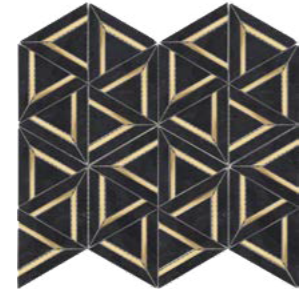

Gray Granite Hexagon  
12"x12" Mosaic  
**Recycled Glass**

Nero Marquina Dots  
12"x12" Mosaic  
**Recycled Glass**

Oval Nero Marquina & Thassos  
10"x11" Mosaic

Marble B&W Hexagon  
9"x12" Mosaic

Carrara Penny Round  
12"x12" Mosaic  
**Recycled Glass**

Statuary Dots  
12"x12" Mosaic  
**Recycled Glass**

Nero Marquina Metal Arrow  
10"x12" Mosaic

Thassos Triangle  
12"x14" Mosaic

Nero Marquina Metal Geo  
12"x12" Mosaic

Nero Marquina Triangle  
12"x12" Mosaic