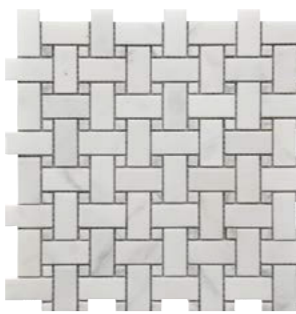

Large Marble Rhombus  
12"x12" Mosaic

Small Marble Rhombus  
12"x12" Mosaic

Marble Crossed Basket Weave  
12"x12" Mosaic

Marble Herringbone  
12"x12" Mosaic

Marble W&G Chevron  
11"x12" Mosaic

Marble Spike  
10"x12" Mosaic

Marble B&W Medallion  
12"x12" Mosaic

Marble Daisy Flower  
10"x12" Mosaic

Marble Kaleidoscope  
12"x12" Mosaic

Marble Gray Medallion  
12"x12" Mosaic

Marble Basket Weave  
12"x12" Mosaic

Our Rockart Collection presents a high degree of shade variance inherent in natural stone products. If consistent color is required, we recommend purchasing 25% more product to achieve the greatest uniformity possible. Should you require a uniform appearance, we suggest looking into porcelain mosaic alternatives.