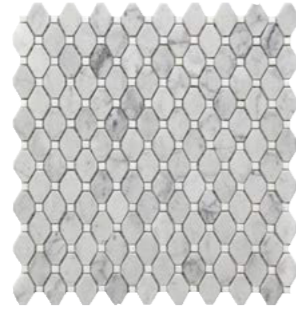

## Natural Stone & Glass Mosaics

8.5-9  
mm

12"x14"  
30x35 cm

12"x13"  
30x33 cm

12"x12"  
30x30 cm

11"x12"  
28x30 cm

10"x12"  
25x30 cm

9"x12"  
23x30 cm

Large Marble Rhombus  
12"x12" Mosaic

Small Marble Rhombus  
12"x12" Mosaic

Marble Crossed Basket Weave  
12"x12" Mosaic

Marble Herringbone  
12"x12" Mosaic

Marble W&G Chevron  
11"x12" Mosaic

Marble Spike  
10"x12" Mosaic