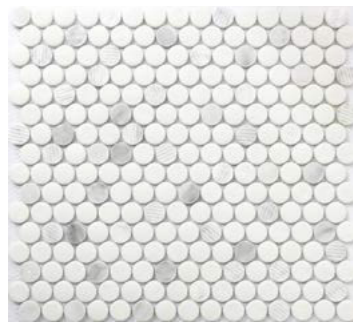

Gray Granite Hexagon  
12"x12" Mosaic  
**Recycled Glass**

Nero Marquina Dots  
12"x12" Mosaic  
**Recycled Glass**

Oval Nero Marquina & Thassos  
10"x11" Mosaic

Marble B&W Hexagon  
9"x12" Mosaic

Carrara Penny Round  
12"x12" Mosaic  
**Recycled Glass**