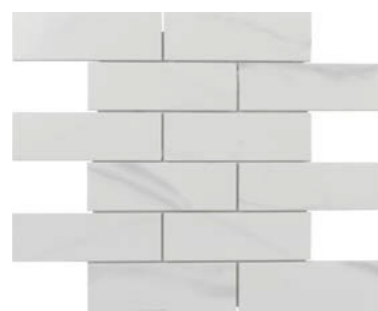

Calacata Gold Oval  
10"x10" Mosaic  
**Recycled Glass**

Statuary Picket  
10.9"x9.5" Mosaic

Carrara Marble 1x1 Square  
10.9"x9.5" Mosaic

Calacata Gold Brick\*  
12"x12" Mosaic  
**Recycled Glass**

Calacata Brick\*  
12"x12" Mosaic  
**Recycled Glass**