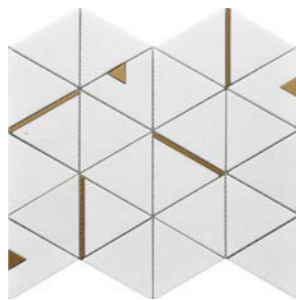

Thassos Triangle
12"x14" Mosaic