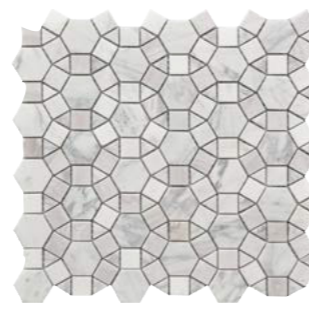

Large Marble Rhombus  
12"x12" Mosaic

Small Marble Rhombus  
12"x12" Mosaic

Marble Crossed Basket Weave  
12"x12" Mosaic

Marble Herringbone  
12"x12" Mosaic

Marble W&G Chevron  
11"x12" Mosaic

Marble Spike  
10"x12" Mosaic

Marble B&W Medallion  
12"x12" Mosaic

Marble Daisy Flower  
10"x12" Mosaic

Marble Kaleidoscope  
12"x12" Mosaic

Marble Gray Medallion  
12"x12" Mosaic

Marble Basket Weave  
12"x12" Mosaic

Our Rockart Collection presents a high degree of shade variance inherent in natural stone products. If consistent color is required, we recommend purchasing 25% more product to achieve the greatest uniformity possible. Should you require a uniform appearance, we suggest looking into porcelain mosaic alternatives.