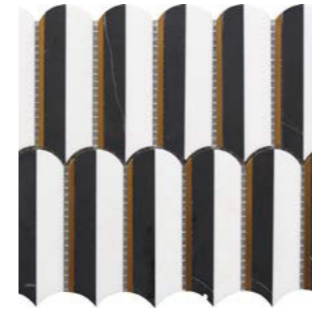

Oval Nero Marquina & Thassos
10"x11" Mosaic