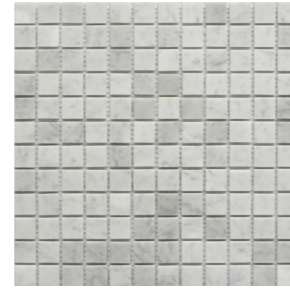

Carrara Marble 1x1 Square
10.9"x9.5" Mosaic