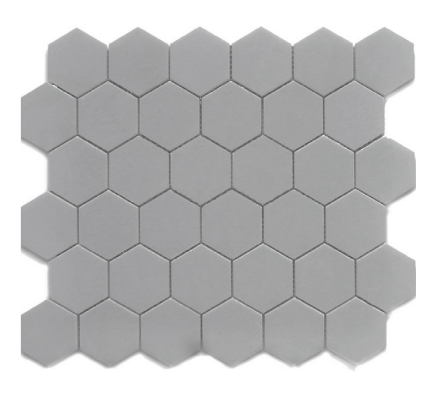

Tender Gray Matte
1"x1" Hexagon
12"x12" Mosaic

Snow White & Black
Matte Octagonal
12"x12" Mosaic

Snow Gray
Matte Octagonal
12"x12" Mosaic

Snow White Matte
Octagonal
12"x12" Mosaic

White Matte
2"x2" Hexagon
12"x12" Mosaic

Black Matte
2"x2" Hexagon
12"x12" Mosaic

Tender Gray
2"x2" Hexagon
12"x12" Mosaic

White Matte
Basket Weave
12"x12" Mosaic

Gray Matte
Basket Weave
12"x12" Mosaic

White & Black
1"x1" Matte Hexagon
12"x12" Mosaic