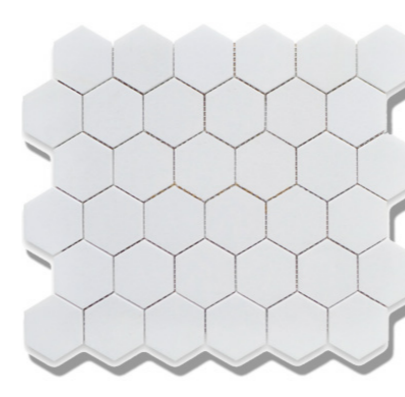

White Matte
1"x1" Square
12"x12" Mosaic

Black Matte
1"x1" Square
12"x12" Mosaic

Snow White & Black
Matte Pin Wheel
12"x12" Mosaic

White Matte 1"x1"
Hexagon
12"x12" Mosaic

Black Matte 1"x1"
Hexagon
12"x12" Mosaic

Tender Gray Matte
1"x1" Hexagon
12"x12" Mosaic

Snow White & Black
Matte Octagonal
12"x12" Mosaic

Snow Gray
Matte Octagonal
12"x12" Mosaic

Snow White Matte
Octagonal
12"x12" Mosaic

White Matte
2"x2" Hexagon
12"x12" Mosaic

Black Matte
2"x2" Hexagon
12"x12" Mosaic

Tender Gray
2"x2" Hexagon
12"x12" Mosaic

White Matte
Basket Weave
12"x12" Mosaic

Gray Matte
Basket Weave
12"x12" Mosaic

White & Black
1"x1" Matte Hexagon
12"x12" Mosaic