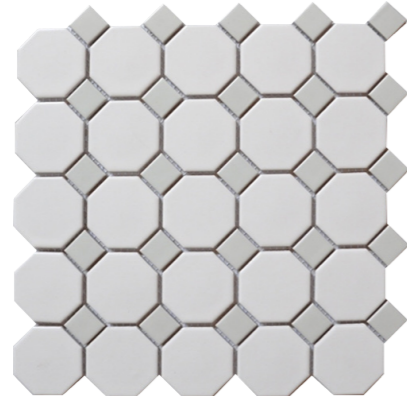

White Matte
1"x1" Square
12"x12" Mosaic

Black Matte
1"x1" Square
12"x12" Mosaic

Snow White & Black
Matte Pin Wheel
12"x12" Mosaic

White Matte 1"x1"
Hexagon
12"x12" Mosaic

Black Matte 1"x1"
Hexagon
12"x12" Mosaic

Tender Gray Matte
1"x1" Hexagon
12"x12" Mosaic

Snow White & Black
Matte Octagonal
12"x12" Mosaic

Snow Gray
Matte Octagonal
12"x12" Mosaic

Snow White Matte
Octagonal
12"x12" Mosaic

White Matte
2"x2" Hexagon
12"x12" Mosaic