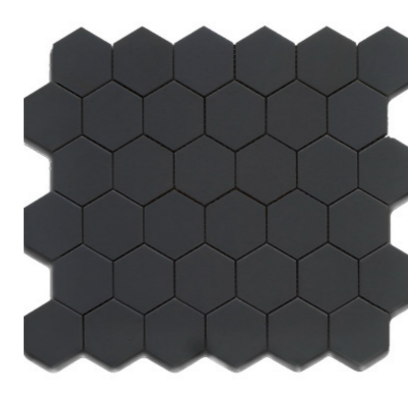

White Matte
1"x1" Square
12"x12" Mosaic

Black Matte
1"x1" Square
12"x12" Mosaic

Snow White & Black
Matte Pin Wheel
12"x12" Mosaic

White Matte 1"x1"
Hexagon
12"x12" Mosaic

Black Matte 1"x1"
Hexagon
12"x12" Mosaic

Tender Gray Matte
1"x1" Hexagon
12"x12" Mosaic

Snow White & Black
Matte Octagonal
12"x12" Mosaic

Snow Gray
Matte Octagonal
12"x12" Mosaic

Snow White Matte
Octagonal
12"x12" Mosaic

White Matte
2"x2" Hexagon
12"x12" Mosaic

Black Matte
2"x2" Hexagon
12"x12" Mosaic

Tender Gray
2"x2" Hexagon
12"x12" Mosaic

White Matte
Basket Weave
12"x12" Mosaic

Gray Matte
Basket Weave
12"x12" Mosaic

White & Black
1"x1" Matte Hexagon
12"x12" Mosaic