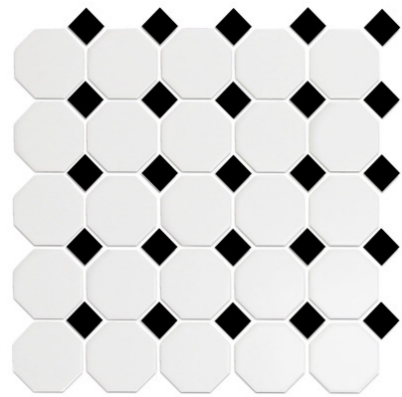

White Matte
1"x1" Square
12"x12" Mosaic

Black Matte
1"x1" Square
12"x12" Mosaic

Snow White & Black
Matte Pin Wheel
12"x12" Mosaic

White Matte 1"x1"
Hexagon
12"x12" Mosaic

Black Matte 1"x1"
Hexagon
12"x12" Mosaic

Tender Gray Matte
1"x1" Hexagon
12"x12" Mosaic

Snow White & Black
Matte Octagonal
12"x12" Mosaic

Snow Gray
Matte Octagonal
12"x12" Mosaic

Snow White Matte
Octagonal
12"x12" Mosaic

White Matte
2"x2" Hexagon
12"x12" Mosaic