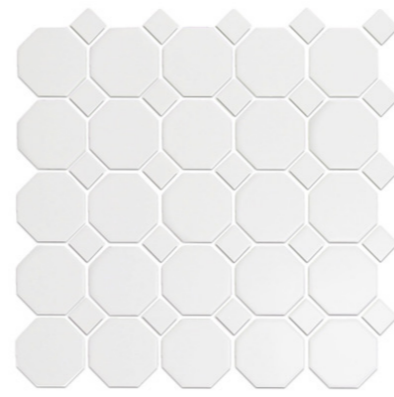

White Matte
1"x1" Square
12"x12" Mosaic

Black Matte
1"x1" Square
12"x12" Mosaic

Snow White & Black
Matte Pin Wheel
12"x12" Mosaic

White Matte 1"x1"
Hexagon
12"x12" Mosaic

Black Matte 1"x1"
Hexagon
12"x12" Mosaic

Tender Gray Matte
1"x1" Hexagon
12"x12" Mosaic

Snow White & Black
Matte Octagonal
12"x12" Mosaic

Snow Gray
Matte Octagonal
12"x12" Mosaic

Snow White Matte
Octagonal
12"x12" Mosaic

White Matte
2"x2" Hexagon
12"x12" Mosaic