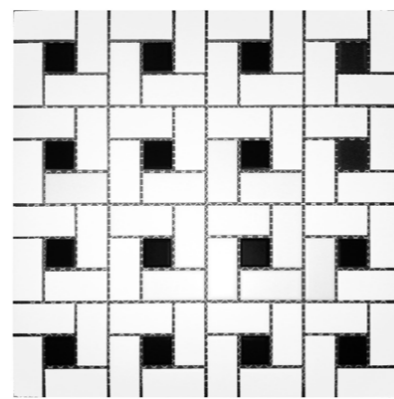

Glazed Porcelain

12"x12" 9"x10"

CC Mosaics White 1"x1" Hexagon

CC Mosaics White Lantern Bright 12"x12"

CC Mosaics Black 2"x2" Hexagon

CC Mosaics II

Glazed Porcelain Mosaics

5-6" |    | 12"x12" 30x30 cm 9"x10" 23x25 cm

White Matte
1"x1" Square
12"x12" Mosaic

Black Matte
1"x1" Square
12"x12" Mosaic

Snow White & Black
Matte Pin Wheel
12"x12" Mosaic

White Matte 1"x1"
Hexagon
12"x12" Mosaic

Black Matte 1"x1"
Hexagon
12"x12" Mosaic