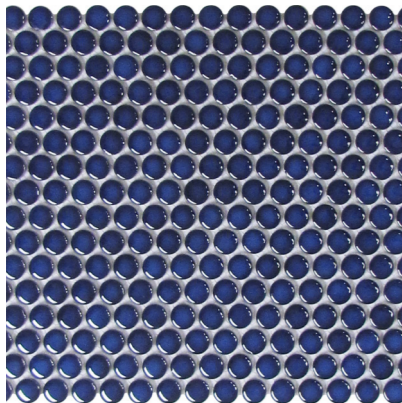

Cobalt Penny Round
12"x12" Mosaic